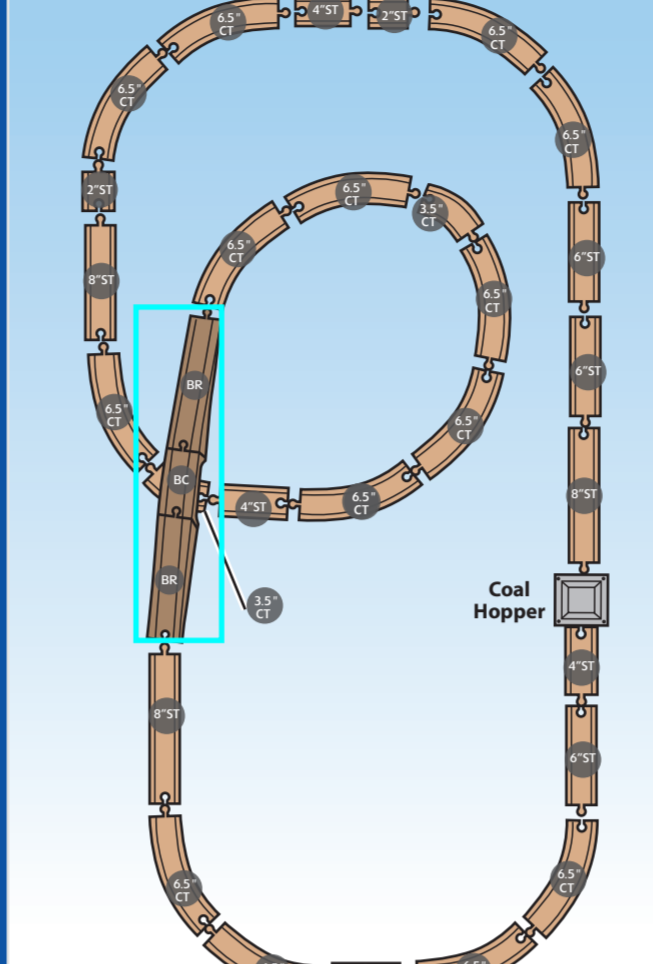

EXPANDED
COAL HOPPER FIGURE 8 SET

1. **Which Includes:**
- ② x Bridge Riser
  - ① x Bridge Crossing
  - ① x Coal Hopper
  - ② x 2" Straight Track
  - ④ x 4" Straight Track
  - ③ x 6" Straight Track
  - ③ x 8" Straight Track
  - ② x 3.5" Curved Track
  - ④ x 6.5" Curved Track