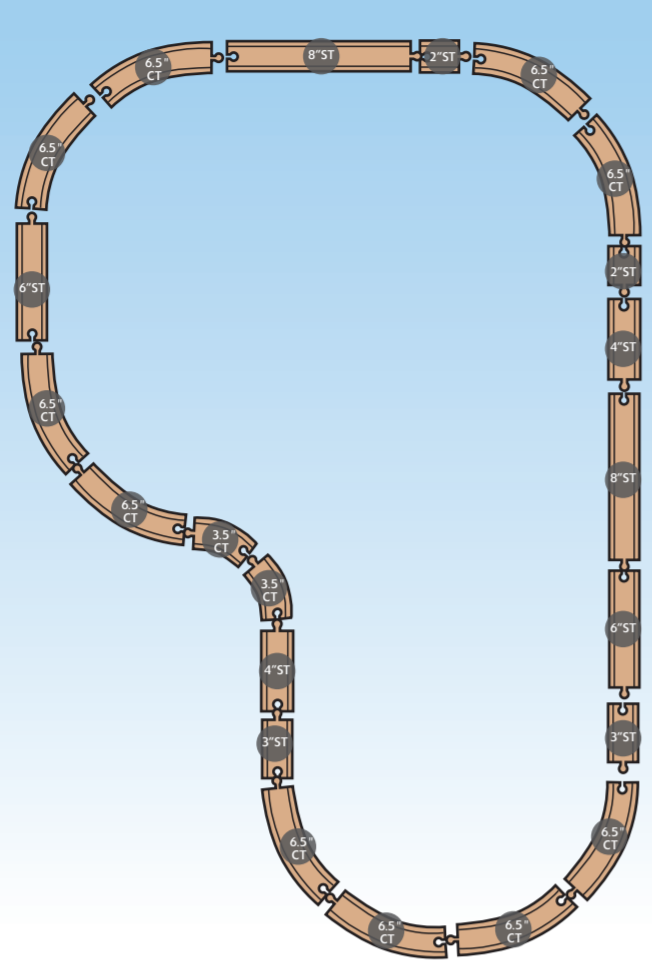

EXPANDED
OVAL SET

Y4419 Oval Starter Set

1. **Which Includes:**
- ② x 2" Straight Track
  - ② x 3" Straight Track
  - ② x 4" Straight Track
  - ② x 6" Straight Track
  - ② x 8" Straight Track
  - ② x 3.5" Curved Track
  - ⑩ x 6.5" Curved Track