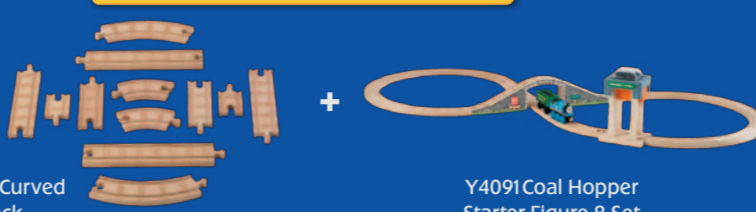

Y4091 Coal Hopper Starter Figure 8 Set

EXPANDED
COAL HOPPER FIGURE 8 SET

Y4089 Straight & Curved Expansion Pack