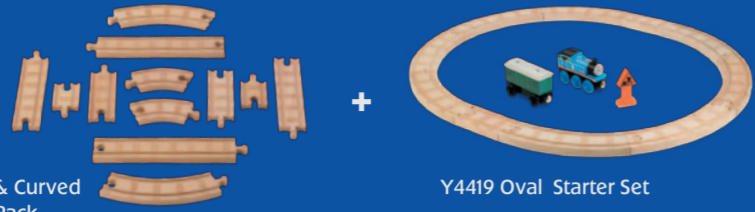

EXPANDED
OVAL SET

Y4089 Straight & Curved Expansion Pack