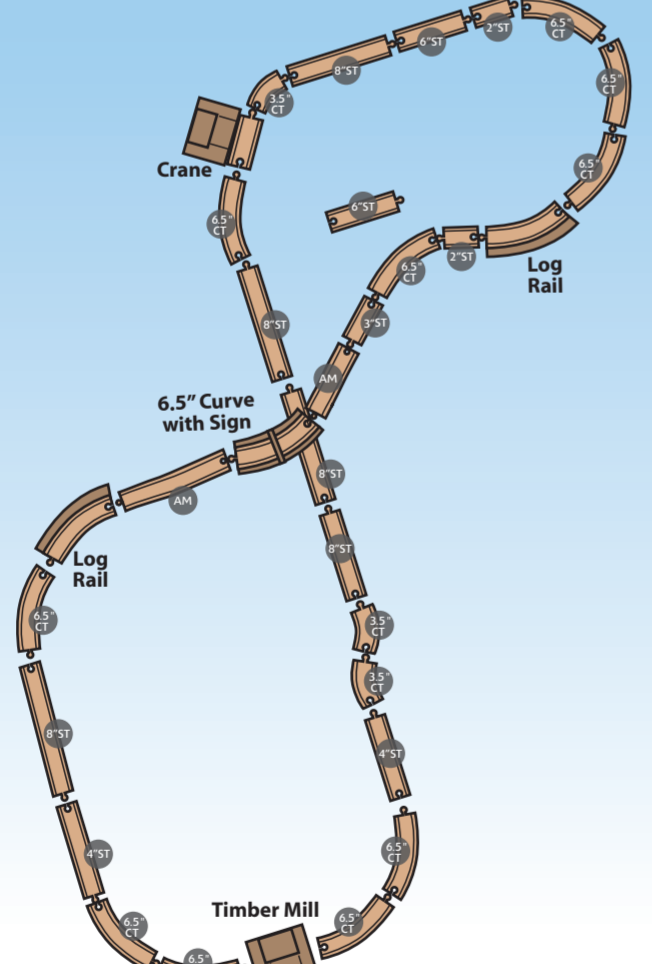

EXPANDED
TIDMOUTH TIMBER CO. SET

1. **Which Includes:**
- ③ x 3.5" Curved Track
  - ⑩ x 6.5" Curved Track
  - ② x 2" Straight Track
  - ① x 3" Straight Track
  - ② x 4" Straight Track
  - ② x 6" Straight Track
  - ⑤ x 8" Straight Track
  - ② x Ascending Mountain
  - ① x Crane
  - ① x Timber Mill
  - ② x Log Rail
  - ① x 6.5" Curve With Sign