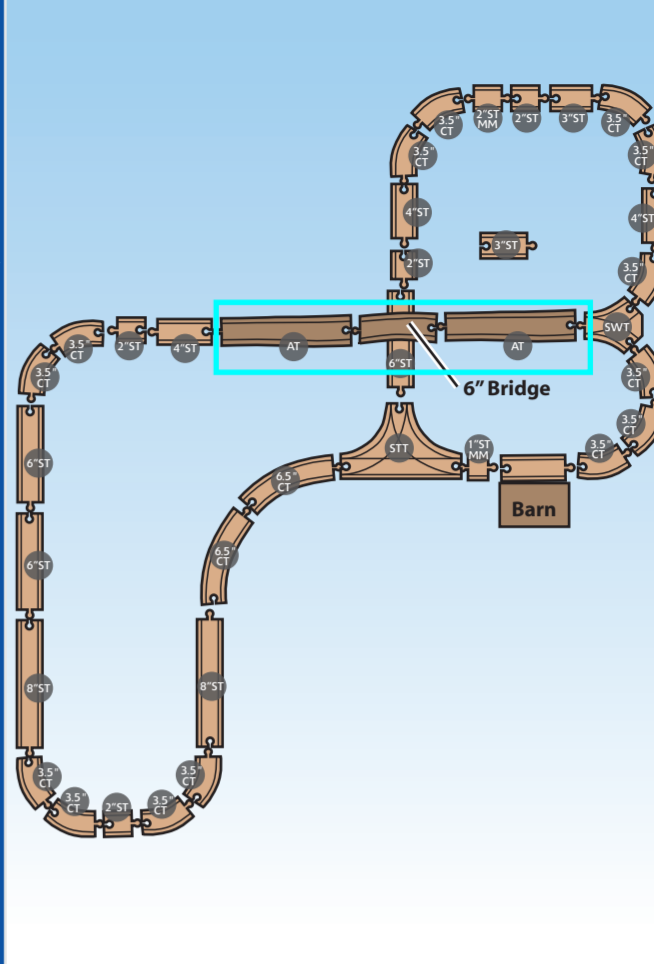

EXPANDED
FARMHOUSE PIG PARADE SET

1. **Which Includes:**
- ② x Ascending Track
  - ① x 6" Barn
  - ① x 6" Bridge
  - ⑭ x 3.5" Curved Track
  - ② x 6.5" Curved Track
  - ① x 1" MM Straight Track
  - ① x 2" MM Straight Track
  - ④ x 2" Straight Track
  - ① x 3" Straight Track
  - ③ x 4" Straight Track
  - ③ x 6" Straight Track
  - ② x 8" Straight Track
  - ① x Switch T-track
  - ① x Switch Track